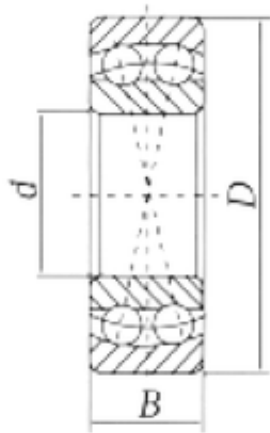

KRS Guide Wheel Bearing Co., Ltd

25 mm x 62 mm x 17 mm Loyal 1305 self aligning ball bearings

Bearing No. 1305

Size	25x62x17 mm
Bore Diameter	25 mm
Outer Diameter	62 mm
Width	17 mm
d	25 mm
D	62 mm
B	17 mm
C	17 mm

1305 Bearing 2D drawings and 3D CAD models