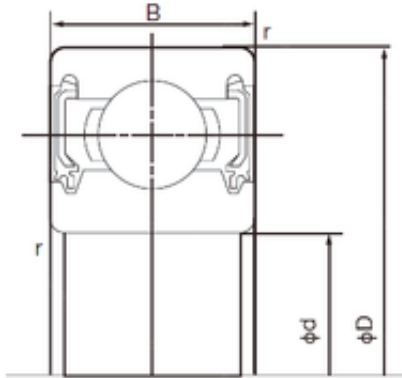

KRS Guide Wheel Bearing Co., Ltd

25 mm x 62 mm x 17 mm NACHI 6305-2NKE
deep groove ball bearings

Bearing No. 6305-2NKE

Size	25x62x17 mm
Bore Diameter	25 mm
Outer Diameter	62 mm
Width	17 mm
d	25 mm
D	62 mm
B	17 mm
C	17 mm
r min.	1.1 mm
da min.	32 mm
Da max.	55 mm
ra max.	1.0 mm
Weight	0.232 Kg
Basic dynamic load rating (C)	23,6 kN
Basic static load rating (C0)	12,1 kN

6305-2NKE Bearing 2D drawings and 3D CAD models