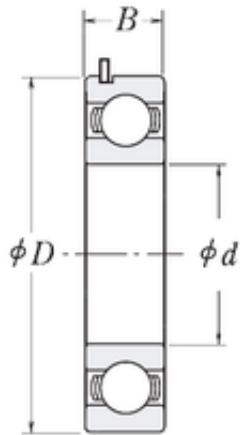

KRS Guide Wheel Bearing Co., Ltd

25 mm x 62 mm x 17 mm KOYO 83464C-9C3
deep groove ball bearings

Bearing No. 83464C-9C3

Size	25x62x17 mm
Bore Diameter	25 mm
Outer Diameter	62 mm
Width	17 mm
d	25 mm
D	62 mm
B	17 mm

83464C-9C3 Bearing 2D drawings and 3D CAD models