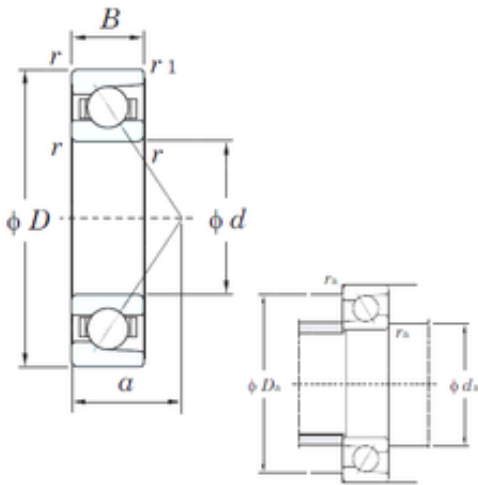

KRS Guide Wheel Bearing Co., Ltd

25 mm x 62 mm x 17 mm KOYO 7305 angular contact ball bearings

Bearing No. 7305

7305 Bearing 2D drawings and 3D CAD models

Size	25x62x17 mm
Bore Diameter	25 mm
Outer Diameter	62 mm
Width	17 mm
d	25 mm
D	62 mm
B	17 mm
C	17 mm
Angle (°)	30 °
a	21.1 mm
r min.	1.1 mm
r1 min.	0.6 mm
da min.	32 mm
Da max.	55 mm
ra max.	1 mm
Weight	0.243 Kg
(Grease) Lubrication Speed	14 000 r/min
Bearing No.	7305
r(min)	1.1
r1(min)	0.6
Cr	33.0
C0r	15.8
Cu	1.15
f0	-
Grease lub.	11000

KRS Guide Wheel Bearing Co., Ltd

Oil lub.	13000
a	21.1 mm
da(min)	32
Da(max)	55
ra(max)	1
(Refer.)Mass(kg)	0.243