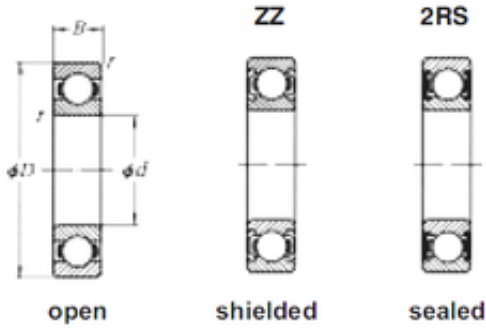

KRS Guide Wheel Bearing Co., Ltd

25 mm x 62 mm x 17 mm Loyal 6305 deep groove ball bearings

Bearing No. 6305

Size	25x62x17 mm
Bore Diameter	25 mm
Outer Diameter	62 mm
Width	17 mm
d	25 mm
D	62 mm
B	17 mm
C	17 mm

6305 Bearing 2D drawings and 3D CAD models