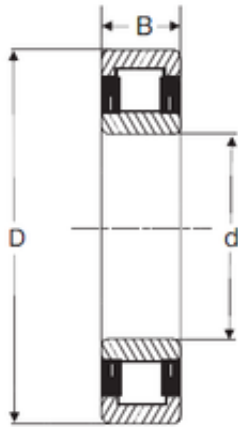

KRS Guide Wheel Bearing Co., Ltd

25 mm x 62 mm x 17 mm SIGMA NU 305
cylindrical roller bearings

Bearing No. NU 305

| | |
|----------------|-------------|
| Size | 25x62x17 mm |
| Bore Diameter | 25 mm |
| Outer Diameter | 62 mm |
| Width | 17 mm |
| d | 25 mm |
| D | 62 mm |
| B | 17 mm |
| C | 17 mm |

NU 305 Bearing 2D drawings and 3D CAD models