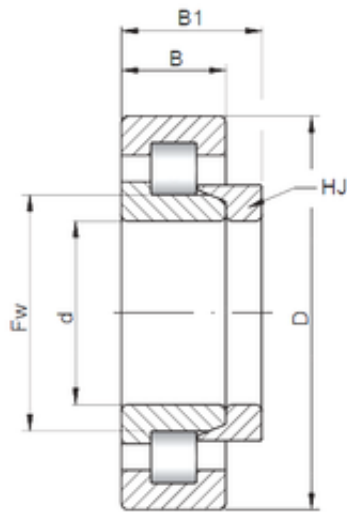

KRS Guide Wheel Bearing Co., Ltd

25 mm x 62 mm x 17 mm Loyal NH305 E cylindrical roller bearings

Bearing No. NH305 E

| | |
|-------------------------------|-------------|
| Size | 25x62x17 mm |
| Bore Diameter | 25 mm |
| Outer Diameter | 62 mm |
| Width | 17 mm |
| d | 25 mm |
| Fw | 34 mm |
| D | 62 mm |
| B | 17 mm |
| C | 17 mm |
| B1 | 4 mm |
| B2 | 7 mm |
| Weight | 0,268 Kg |
| Basic dynamic load rating (C) | 41,6 kN |
| Basic static load rating (C0) | 37,4 kN |
| (Grease) Lubrication Speed | 10000 r/min |

NH305 E Bearing 2D drawings and 3D CAD models