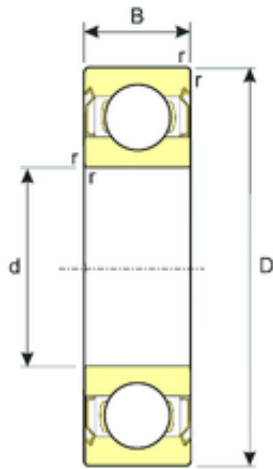

KRS Guide Wheel Bearing Co., Ltd

25 mm x 62 mm x 17 mm ISB 6305-ZZ deep groove ball bearings

Bearing No. 6305-ZZ

Size	25x62x17 mm
Bore Diameter	25 mm
Outer Diameter	62 mm
Width	17 mm
d	25 mm
D	62 mm
B	17 mm
C	17 mm
Weight	0,23 Kg
Basic dynamic load rating (C)	22,94 kN
Basic static load rating (C0)	11,37 kN

6305-ZZ Bearing 2D drawings and 3D CAD models