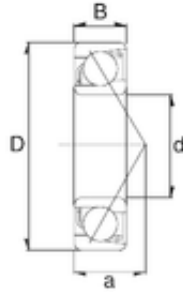

KRS Guide Wheel Bearing Co., Ltd

25 mm x 62 mm x 17 mm ZEN S7305B angular contact ball bearings

Bearing No. S7305B

Size	25x62x17 mm
Bore Diameter	25 mm
Outer Diameter	62 mm
Width	17 mm
d	25 mm
D	62 mm
B	17 mm
C	17 mm
Weight	0,22 Kg
Basic dynamic load rating (C)	25 kN
Basic static load rating (C0)	13,4 kN
(Grease) Lubrication Speed	9900 r/min

S7305B Bearing 2D drawings and 3D CAD models