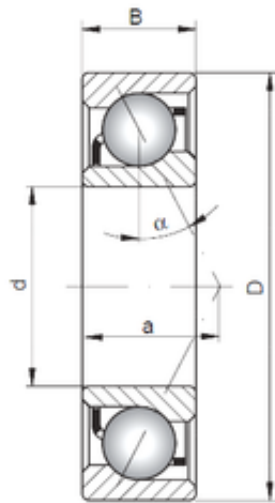

KRS Guide Wheel Bearing Co., Ltd

25 mm x 62 mm x 17 mm Loyal 7305 A angular contact ball bearings

Bearing No. 7305 A

Size	25x62x17 mm
Bore Diameter	25 mm
Outer Diameter	62 mm
Width	17 mm
d	25 mm
D	62 mm
B	17 mm
C	17 mm
Angle (°)	25 °
a	21,1 mm
Weight	0,248 Kg
Basic dynamic load rating (C)	24,8 kN
Basic static load rating (C0)	14,4 kN
(Grease) Lubrication Speed	14000 r/min

7305 A Bearing 2D drawings and 3D CAD models