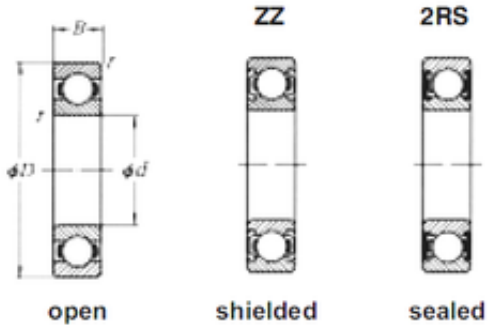

KRS Guide Wheel Bearing Co., Ltd

25 mm x 52 mm x 15 mm Loyal 6205ZZ deep groove ball bearings

Bearing No. 6205ZZ

Size	25x52x15 mm
Bore Diameter	25 mm
Outer Diameter	52 mm
Width	15 mm
d	25 mm
D	52 mm
B	15 mm
C	15 mm

6205ZZ Bearing 2D drawings and 3D CAD models