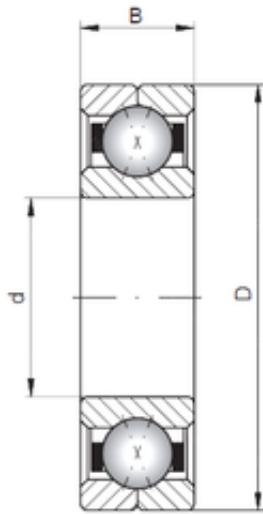

KRS Guide Wheel Bearing Co., Ltd

ISO Q205 angular contact ball bearings

Bearing No. Q205

Size	25x52x15 mm
Bore Diameter	25 mm
Outer Diameter	52 mm
Width	15 mm
d	25 mm
D	52 mm
B1	15 mm
C	15 mm

Q205 Bearing 2D drawings and 3D CAD models