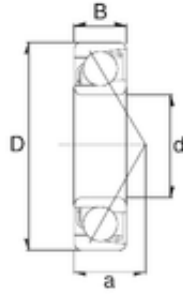

KRS Guide Wheel Bearing Co., Ltd

25 mm x 52 mm x 15 mm ZEN 7205B-2RS
angular contact ball bearings

Bearing No. 7205B-2RS

Size	25x52x15 mm
Bore Diameter	25 mm
Outer Diameter	52 mm
Width	15 mm
d	25 mm
D	52 mm
B	15 mm
C	15 mm
Weight	0,12 Kg
Basic dynamic load rating (C)	16,4 kN
Basic static load rating (C0)	9,35 kN
(Grease) Lubrication Speed	11000 r/min

7205B-2RS Bearing 2D drawings and 3D CAD models