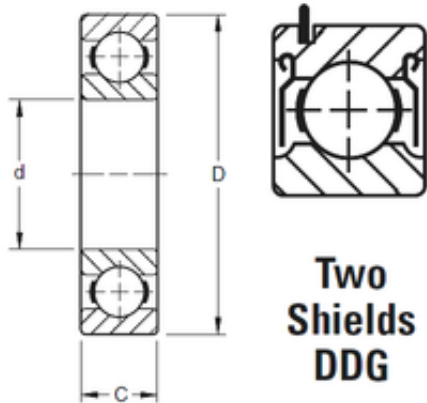

# KRS Guide Wheel Bearing Co., Ltd

25 mm x 52 mm x 15 mm Timken 205KDDG deep groove ball bearings

Bearing No. 205KDDG

Size	25x52x15 mm
Bore Diameter	25 mm
Outer Diameter	52 mm
Width	15 mm
d	25 mm
D	52 mm
B	15 mm
C	15 mm
Weight	0,127 Kg
Basic dynamic load rating (C)	16 kN

205KDDG Bearing 2D drawings and 3D CAD models