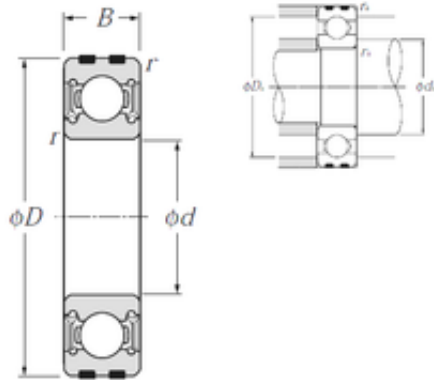

KRS Guide Wheel Bearing Co., Ltd

25 mm x 52 mm x 15 mm NTN EC-6205LLU deep groove ball bearings

Bearing No. EC-6205LLU

Size	25x52x15 mm
Bore Diameter	25 mm
Outer Diameter	52 mm
Width	15 mm
d	25 mm
D	52 mm
B	15 mm
C	15 mm
r min.	1 mm
da min.	30 mm
da max	32 mm
Da max.	47 mm
ra max.	1 mm
Weight	0,122 Kg
Basic dynamic load rating (C)	14 kN
Basic static load rating (C0)	7,85 kN
Limiting speed	8 900 r/min

EC-6205LLU Bearing 2D drawings and 3D CAD models