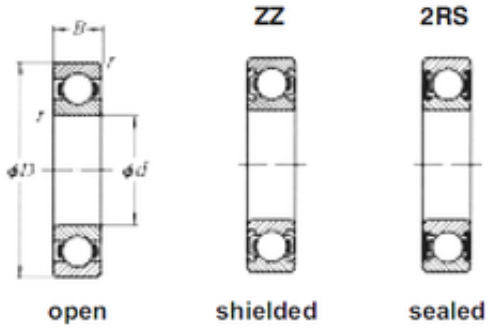

# KRS Guide Wheel Bearing Co., Ltd

25 mm x 52 mm x 15 mm Loyal 6205-2RS deep groove ball bearings

Bearing No. 6205-2RS

Size	25x52x15 mm
Bore Diameter	25 mm
Outer Diameter	52 mm
Width	15 mm
d	25 mm
D	52 mm
B	15 mm
C	15 mm

6205-2RS Bearing 2D drawings and 3D CAD models