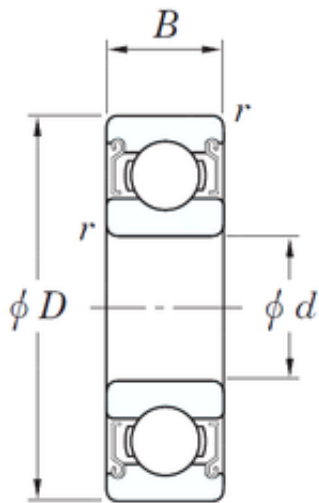

# KRS Guide Wheel Bearing Co., Ltd

25 mm x 52 mm x 15 mm KOYO SE 6205  
ZZSTPRZ deep groove ball bearings

Bearing No. SE 6205 ZZSTPRZ

Size	25x52x15 mm
Bore Diameter	25 mm
Outer Diameter	52 mm
Width	15 mm
d	25 mm
D	52 mm
B	15 mm
C	15 mm

SE 6205 ZZSTPRZ Bearing 2D drawings and 3D CAD models