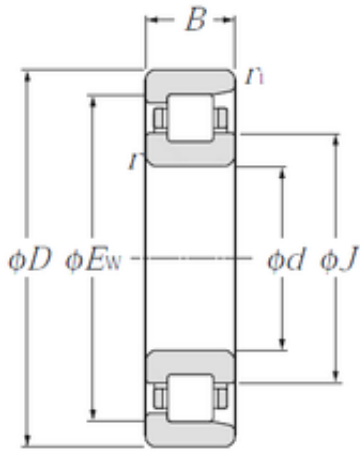

# KRS Guide Wheel Bearing Co., Ltd

25 mm x 52 mm x 15 mm CYSD NF205  
cylindrical roller bearings

Bearing No. NF205

Size	25x52x15 mm
Bore Diameter	25 mm
Outer Diameter	52 mm
Width	15 mm
d	25 mm
D	52 mm
B	15 mm
C	15 mm
Weight	0,16 Kg
Basic dynamic load rating (C)	12,8 kN
Basic static load rating (C0)	14,2 kN
(Grease) Lubrication Speed	11000 r/min

NF205 Bearing 2D drawings and 3D CAD models