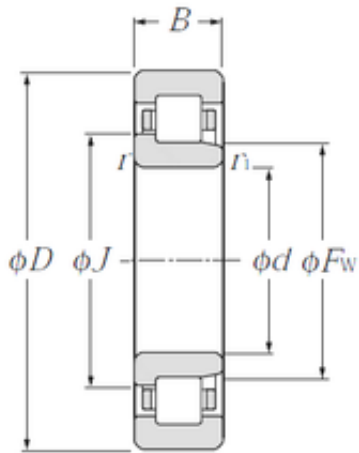

## 25 mm x 52 mm x 15 mm NTN NJ205E cylindrical roller bearings

Bearing No. NJ205E

NJ205E Bearing 2D drawings and 3D CAD models

|                               |               |
|-------------------------------|---------------|
| Size                          | 25x52x15 mm   |
| Bore Diameter                 | 25 mm         |
| Outer Diameter                | 52 mm         |
| Width                         | 15 mm         |
| d                             | 25 mm         |
| Fw                            | 31,5 mm       |
| D                             | 52 mm         |
| B                             | 15 mm         |
| C                             | 15 mm         |
| r min.                        | 1 mm          |
| r1 min.                       | 0,6 mm        |
| J                             | 34,5 mm       |
| Weight                        | 0,151 Kg      |
| Basic dynamic load rating (C) | 29,3 kN       |
| Basic static load rating (C0) | 27,7 kN       |
| (Grease) Lubrication Speed    | 13 000 r/min  |
| Category                      | Bearings      |
| Inventory                     | 0.0           |
| Manufacturer Name             | NTN           |
| Minimum Buy Quantity          | N/A           |
| Weight / Kilogram             | 0             |
| EAN                           | 4547359490374 |
| Product Group                 | B04144        |