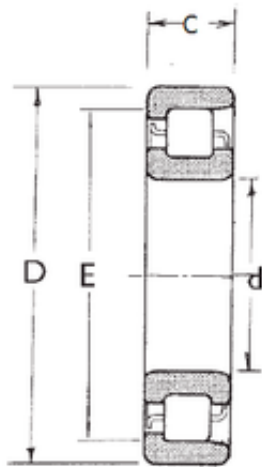

# KRS Guide Wheel Bearing Co., Ltd

25 mm x 52 mm x 15 mm FBJ NF205 cylindrical roller bearings

Bearing No. NF205

Size	25x52x15 mm
Bore Diameter	25 mm
Outer Diameter	52 mm
Width	15 mm
d	25 mm
D	52 mm
E	45 mm
B	15 mm
C	15 mm
Weight	0,137 Kg
Basic dynamic load rating (C)	17,7 kN
Basic static load rating (C0)	15,7 kN
(Grease) Lubrication Speed	13000 r/min

NF205 Bearing 2D drawings and 3D CAD models