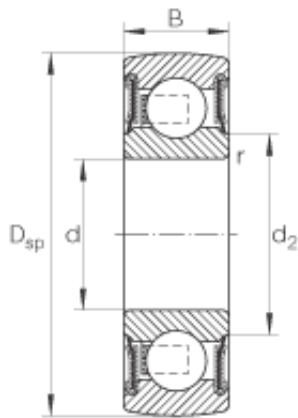

KRS Guide Wheel Bearing Co., Ltd

INA 205-NPP-B deep groove ball bearings

Bearing No. 205-NPP-B

Size	25x52x15 mm
Bore Diameter	25 mm
Outer Diameter	52 mm
Width	15 mm
d	25 mm
D _{SP}	52 mm
B	15 mm
d ₂	30,3 mm
r _{min}	1 mm
m	0,13 kg / Weight
n _{G Fett}	8800 1/min / Limiting speed for grease lubrication
C _r	14900 N / Dynamic load rating (radial)
C _{0r}	7800 N / Static load rating (radial)
Category	Ball Bearings
Inventory	0.0
Manufacturer Name	SCHAEFFLER GROUP
Minimum Buy Quantity	N/A
Weight / Kilogram	0.156
EAN	4012802783124
Product Group	B00308

205-NPP-B Bearing 2D drawings and 3D CAD models