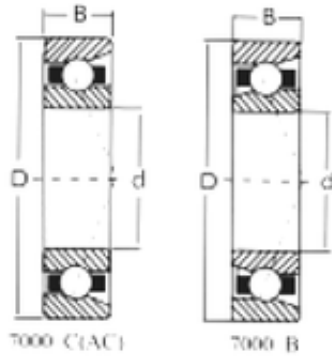

KRS Guide Wheel Bearing Co., Ltd

25 mm x 52 mm x 15 mm Loyal 7205C angular contact ball bearings

Bearing No. 7205C

Size	25x52x15 mm
Bore Diameter	25 mm
Outer Diameter	52 mm
Width	15 mm
d	25 mm
D	52 mm
B	15 mm
C	15 mm

7205C Bearing 2D drawings and 3D CAD models