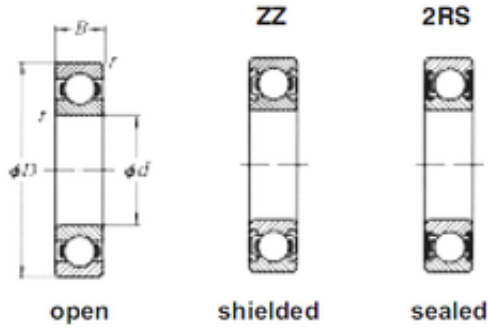

KRS Guide Wheel Bearing Co., Ltd

25 mm x 52 mm x 15 mm Loyal 6205 deep groove ball bearings

Bearing No. 6205

| | |
|-------------------|-------------|
| Dimensione | 25x52x15 mm |
| Marchio | CRAFT |
| Diametro del foro | 25 mm |
| Diametro esterno | 52 mm |
| Larghezza | 15 mm |
| d | 25 mm |
| D | 52 mm |
| B | 15 mm |
| C | 15 mm |

6205 Bearing 2D drawings and 3D CAD models