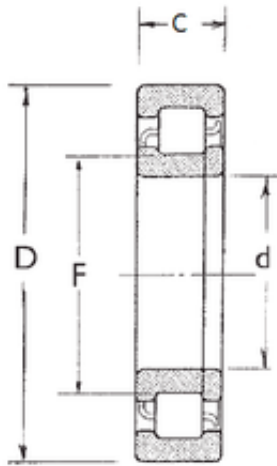

KRS Guide Wheel Bearing Co., Ltd

25 mm x 52 mm x 15 mm FBJ NUP205
cylindrical roller bearings

Bearing No. NUP205

Size	25x52x15 mm
Bore Diameter	25 mm
Outer Diameter	52 mm
Width	15 mm
d	25 mm
F	32 mm
D	52 mm
B	15 mm
C	15 mm
Weight	0,137 Kg
Basic dynamic load rating (C)	17,7 kN
Basic static load rating (C0)	15,7 kN
(Grease) Lubrication Speed	13000 r/min

NUP205 Bearing 2D drawings and 3D CAD models