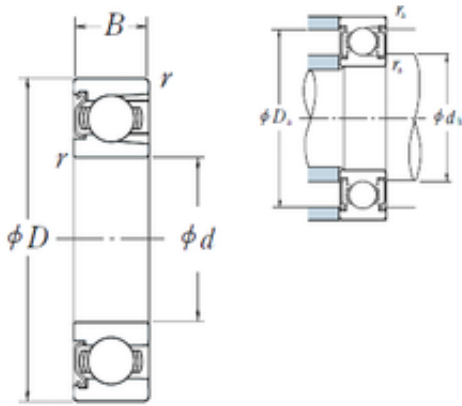

KRS Guide Wheel Bearing Co., Ltd

25 mm x 52 mm x 15 mm NSK BL 205 Z deep groove ball bearings

Bearing No. BL 205 Z

BL 205 Z Bearing 2D drawings and 3D CAD models

| | |
|-------------------------------|--------------|
| Size | 25x52x15 mm |
| Bore Diameter | 25 mm |
| Outer Diameter | 52 mm |
| Width | 15 mm |
| d | 25 mm |
| D | 52 mm |
| B | 15 mm |
| C | 15 mm |
| r min. | 1 mm |
| da min. | 30 mm |
| da max | 32 mm |
| Da max. | 47 mm |
| ra max. | 1 mm |
| Weight | 0,133 Kg |
| Basic dynamic load rating (C) | 14,4 kN |
| Basic static load rating (C0) | 10,5 kN |
| (Grease) Lubrication Speed | 12 000 r/min |