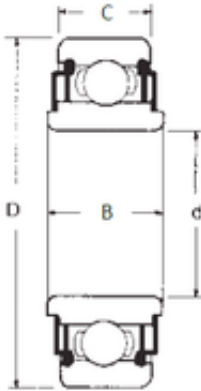

KRS Guide Wheel Bearing Co., Ltd

25 mm x 52 mm x 15 mm FBJ 88505 deep groove ball bearings

Bearing No. 88505

Size	25x52x15 mm
Bore Diameter	25 mm
Outer Diameter	52 mm
Width	15 mm
d	25 mm
D	52 mm
B	15 mm
C	16,749 mm
Weight	0,287 Kg
Basic dynamic load rating (C)	2,43 kN

88505 Bearing 2D drawings and 3D CAD models