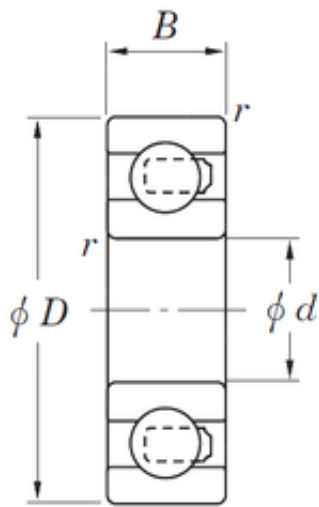

KRS Guide Wheel Bearing Co., Ltd

25 mm x 52 mm x 15 mm KOYO
3NC6205MD4 deep groove ball bearings

Bearing No. 3NC6205MD4

| | |
|----------------|-------------|
| Size | 25x52x15 mm |
| Bore Diameter | 25 mm |
| Outer Diameter | 52 mm |
| Width | 15 mm |
| d | 25 mm |
| D | 52 mm |
| B | 15 mm |
| C | 15 mm |
| r | 1 mm |

3NC6205MD4 Bearing 2D drawings and 3D CAD models