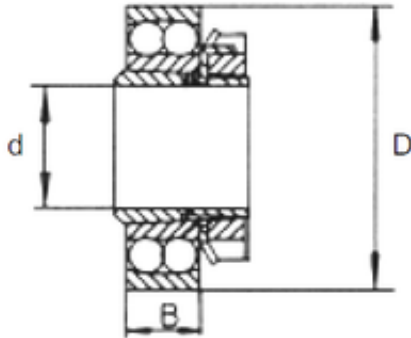

KRS Guide Wheel Bearing Co., Ltd

20 mm x 52 mm x 26 mm Loyal 1205K+H205 self aligning ball bearings

Bearing No. 1205K+H205

| | |
|----------------|-------------|
| Size | 20x52x26 mm |
| Bore Diameter | 20 mm |
| Outer Diameter | 52 mm |
| Width | 26 mm |
| d | 20 mm |
| D | 52 mm |
| B | 26 mm |
| C | 12 mm |