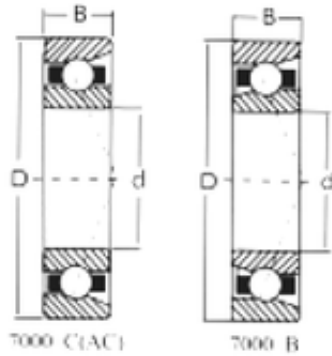

KRS Guide Wheel Bearing Co., Ltd

25 mm x 52 mm x 15 mm Loyal 7205B angular contact ball bearings

Bearing No. 7205B

Size	25x52x15 mm
Bore Diameter	25 mm
Outer Diameter	52 mm
Width	15 mm
d	25 mm
D	52 mm
B	15 mm
C	15 mm

7205B Bearing 2D drawings and 3D CAD models