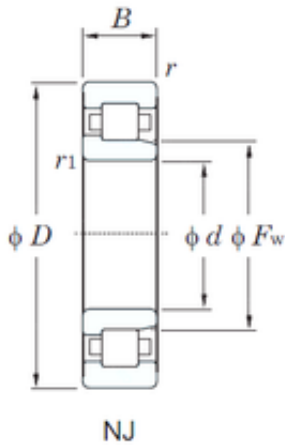

KRS Guide Wheel Bearing Co., Ltd

25 mm x 52 mm x 15 mm KOYO NJ205 cylindrical roller bearings

Bearing No. NJ205

Size	25x52x15 mm
Bore Diameter	25 mm
Outer Diameter	52 mm
Width	15 mm
d	25 mm
Fw	32 mm
D	52 mm
B	15 mm
C	15 mm
r min.	1 mm
r1 min.	0.6 mm
Weight	0.132 Kg
Basic dynamic load rating (C)	17.7 kN
Basic static load rating (C0)	15.7 kN
(Grease) Lubrication Speed	13000 r/min
Category	Bearings
Inventory	0.0
Manufacturer Name	KOYO
Minimum Buy Quantity	N/A
Weight / Kilogram	0
Product Group	B04144

NJ205 Bearing 2D drawings and 3D CAD models