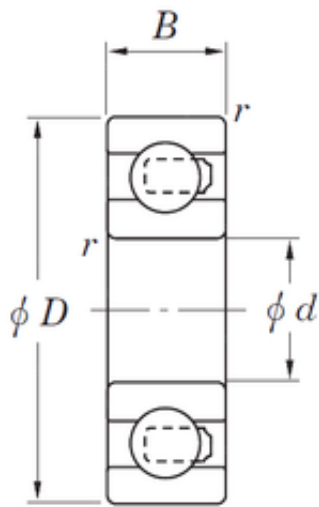

# KRS Guide Wheel Bearing Co., Ltd

25 mm x 52 mm x 15 mm KOYO NC7205V  
deep groove ball bearings

Bearing No. NC7205V

Size	25x52x15 mm
Bore Diameter	25 mm
Outer Diameter	52 mm
Width	15 mm
d	25 mm
D	52 mm
B	15 mm
C	15 mm
r	1 mm
Temperature	to 800 ° C °

NC7205V Bearing 2D drawings and 3D CAD models