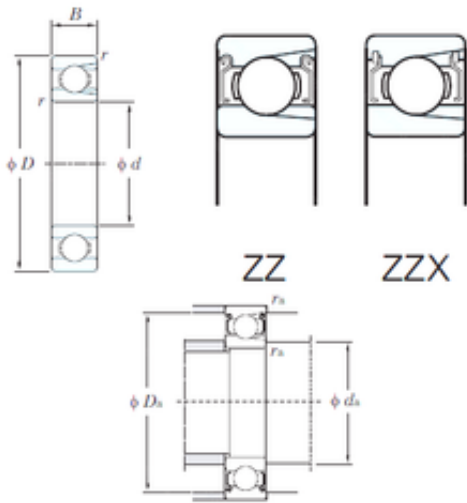

KRS Guide Wheel Bearing Co., Ltd

25 mm x 52 mm x 15 mm KOYO M6205ZZ
deep groove ball bearings

Bearing No. M6205ZZ

Size	25x52x15 mm
Bore Diameter	25 mm
Outer Diameter	52 mm
Width	15 mm
d	25 mm
D	52 mm
B	15 mm
C	15 mm
r min.	1 mm
da min.	30 mm
da max	31 mm
Da max.	47 mm
ra max.	1 mm
Weight	0.130 Kg
Basic dynamic load rating (C)	14.4 kN
Basic static load rating (C0)	10.5 kN
(Grease) Lubrication Speed	13000 r/min

M6205ZZ Bearing 2D drawings and 3D CAD models