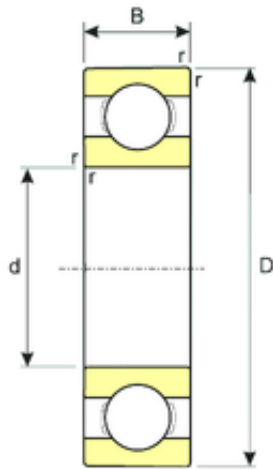

KRS Guide Wheel Bearing Co., Ltd

25 mm x 52 mm x 15 mm ISB SS 6205 deep groove ball bearings

Bearing No. SS 6205

Size	25x52x15 mm
Bore Diameter	25 mm
Outer Diameter	52 mm
Width	15 mm
d	25 mm
D	52 mm
B	15 mm
C	15 mm
Basic dynamic load rating (C)	11,662 kN
Basic static load rating (C0)	7,497 kN
(Grease) Lubrication Speed	12960 r/min
(Oil) Lubrication Speed	16200 r/min

SS 6205 Bearing 2D drawings and 3D CAD models