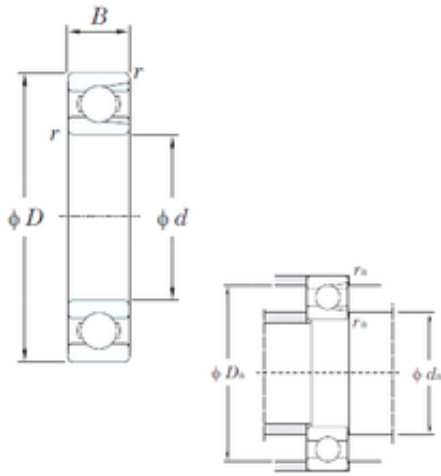

KRS Guide Wheel Bearing Co., Ltd

25 mm x 52 mm x 15 mm KOYO M6205 deep groove ball bearings

Bearing No. M6205

Size	25x52x15 mm
Bore Diameter	25 mm
Outer Diameter	52 mm
Width	15 mm
d	25 mm
D	52 mm
B	15 mm
C	15 mm
r min.	1 mm
da min.	30 mm
da max	31 mm
Da max.	47 mm
ra max.	1 mm
Weight	0.130 Kg
Basic dynamic load rating (C)	14.4 kN
Basic static load rating (C0)	10.5 kN
(Grease) Lubrication Speed	13000 r/min
(Oil) Lubrication Speed	15000 r/min

M6205 Bearing 2D drawings and 3D CAD models