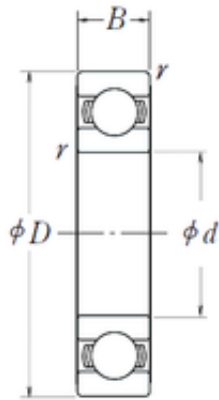

KRS Guide Wheel Bearing Co., Ltd

25 mm x 52 mm x 15 mm NSK 6205L11DDU
deep groove ball bearings

Bearing No. 6205L11DDU

Size	25x52x15 mm
Bore Diameter	25 mm
Outer Diameter	52 mm
Width	15 mm
d	25 mm
D	52 mm
B	15 mm
C	15 mm
r min.	1 mm
Basic dynamic load rating (C)	14 kN

6205L11DDU Bearing 2D drawings and 3D CAD models