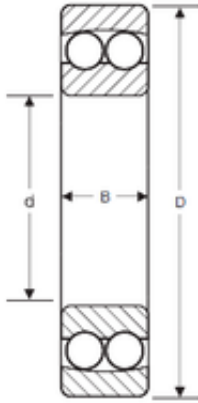

KRS Guide Wheel Bearing Co., Ltd

25 mm x 52 mm x 15 mm SIGMA 1205 self aligning ball bearings

Bearing No. 1205

Size	25x52x15 mm
Bore Diameter	25 mm
Outer Diameter	52 mm
Width	15 mm
d	25 mm
D	52 mm
B	15 mm
C	15 mm

1205 Bearing 2D drawings and 3D CAD models