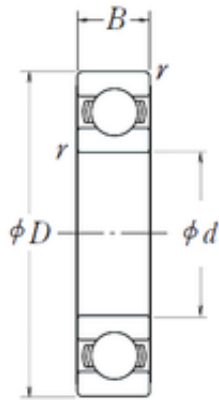

KRS Guide Wheel Bearing Co., Ltd

25 mm x 52 mm x 15 mm NSK
6205L11-H-20ZZ deep groove ball bearings

Bearing No. 6205L11-H-20ZZ

Dimensione	25x52x15 mm
Marchio	NSK
Diametro del foro	25 mm
Diametro esterno	52 mm
Larghezza	15 mm
d	25 mm
D	52 mm
B	15 mm
C	15 mm
r min.	1 mm
Carico dinamico di base (C)	11 900 kN

6205L11-H-20ZZ Bearing 2D drawings and 3D CAD models