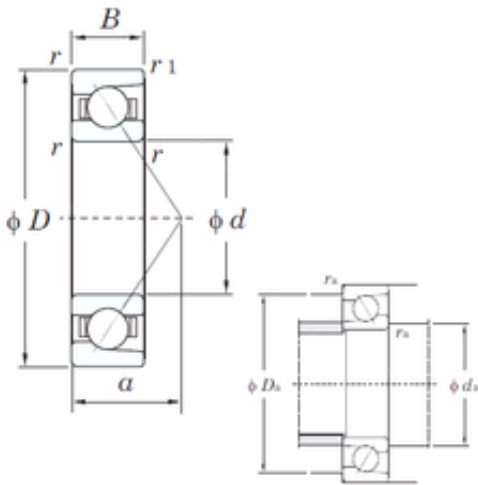

KRS Guide Wheel Bearing Co., Ltd

25 mm x 52 mm x 15 mm KOYO 7205 angular contact ball bearings

Bearing No. 7205

7205 Bearing 2D drawings and 3D CAD models

Size	25x52x15 mm
Bore Diameter	25 mm
Outer Diameter	52 mm
Width	15 mm
d	25 mm
D	52 mm
B	15 mm
C	15 mm
Angle (°)	30 °
a	18.8 mm
r min.	1 mm
r1 min.	0.6 mm
da min.	30.5 mm
Da max.	46.5 mm
ra max.	1 mm
Weight	0.135 Kg
(Grease) Lubrication Speed	15 000 r/min
Bearing No.	7205
r(min)	1
r1(min)	0.6
Cr	20.2
C0r	10.3
Cu	0.670
f0	-
Grease lub.	12000

KRS Guide Wheel Bearing Co., Ltd

Oil lub.	15000
a	18.8 mm
da(min)	30.5
Da(max)	46.5
ra(max)	1
(Refer.)Mass(kg)	0.135