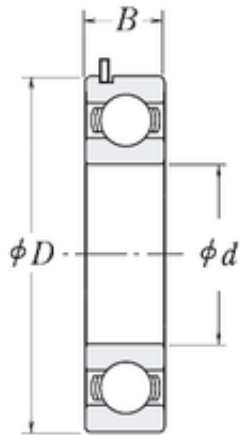

## KRS Guide Wheel Bearing Co., Ltd

25 mm x 52 mm x 15 mm FBJ 6205 JRW3 C3  
deep groove ball bearings

Bearing No. 6205 JRW3 C3

Dimensione	25x52x15 mm
Marchio	FBJ
Diametro del foro	25 mm
Diametro esterno	52 mm
Larghezza	15 mm
d	25 mm
D	52 mm
B	15 mm

6205 JRW3 C3 Bearing 2D drawings and 3D CAD models