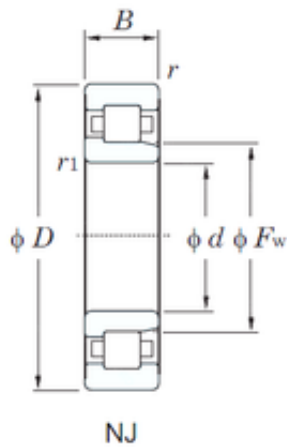

KRS Guide Wheel Bearing Co., Ltd

220 mm x 400 mm x 108 mm KOYO NJ2244 cylindrical roller bearings

Bearing No. NJ2244

NJ2244 Bearing 2D drawings and 3D CAD models

Size	220x400x108 mm
Bore Diameter	220 mm
Outer Diameter	400 mm
Width	108 mm
d	220 mm
Fw	270 mm
D	400 mm
B	108 mm
C	108 mm
r min.	4 mm
r1 min.	4 mm
Weight	60.9 Kg
Basic dynamic load rating (C)	1130 kN
Basic static load rating (C0)	1810 kN
(Grease) Lubrication Speed	1200 r/min
Bearing No.	NJ2244
r(min)	4
r1(min)	4
Cr	1420
C0r	1810
Cu	196
Grease lub.	1200
Oil lub.	1700
Ew	-
d1	-

KRS Guide Wheel Bearing Co., Ltd

B1	-
B2	-
da(min)	-
db(min)	236
db(max)	266
dc(min)	-
dd(min)	-
Da(max)	384
Db(max)	-
Db(min)	-
ra(max)	3
rb(max)	3
(Refer.)Mass(kg)	62.5