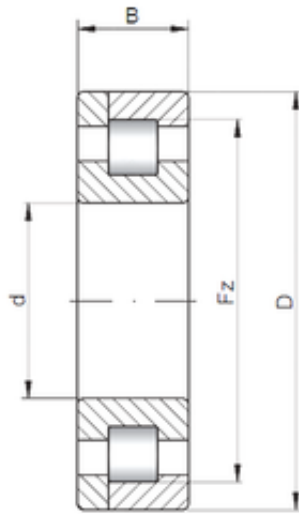

KRS Guide Wheel Bearing Co., Ltd

220 mm x 400 mm x 108 mm Loyal NP2244 cylindrical roller bearings

Bearing No. NP2244

Size	220x400x108 mm
Bore Diameter	220 mm
Outer Diameter	400 mm
Width	108 mm
d	220 mm
D	400 mm
Ew	355 mm
B	108 mm
C	108 mm
Weight	68,4 Kg
Basic dynamic load rating (C)	1130 kN
Basic static load rating (C0)	1810 kN
(Grease) Lubrication Speed	1200 r/min

NP2244 Bearing 2D drawings and 3D CAD models