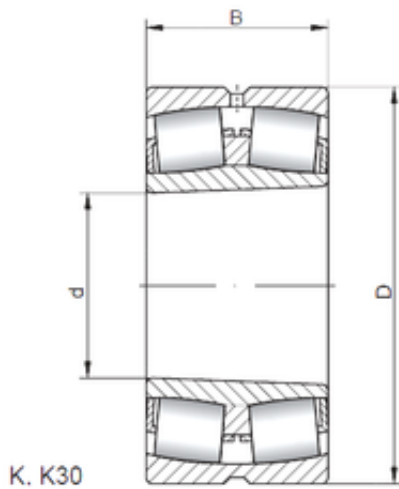

KRS Guide Wheel Bearing Co., Ltd

220 mm x 400 mm x 108 mm ISO 22244 KW33 spherical roller bearings

Bearing No. 22244 KW33

Size	220x400x108 mm
Bore Diameter	220 mm
Outer Diameter	400 mm
Width	108 mm
d	220 mm
D	400 mm
B	108 mm
C	108 mm

22244 KW33 Bearing 2D drawings and 3D CAD models