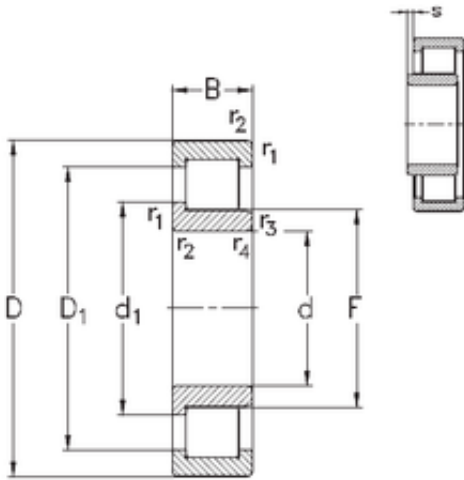

KRS Guide Wheel Bearing Co., Ltd

220 mm x 400 mm x 108 mm NKE NJ2244-E-M6 cylindrical roller bearings

Bearing No. NJ2244-E-M6

NJ2244-E-M6 Bearing 2D drawings and 3D CAD models

Size	220x400x108 mm
Bore Diameter	220 mm
Outer Diameter	400 mm
Width	108 mm
d	220 mm
F	259 mm
D	400 mm
B	108 mm
C	108 mm
r1 min.	4 mm
r2 min.	4 mm
r3 min.	4 mm
r4 min.	4 mm
S	8,4 mm
Weight	62,5 Kg
Basic dynamic load rating (C)	1654 kN
Basic static load rating (C0)	2408 kN