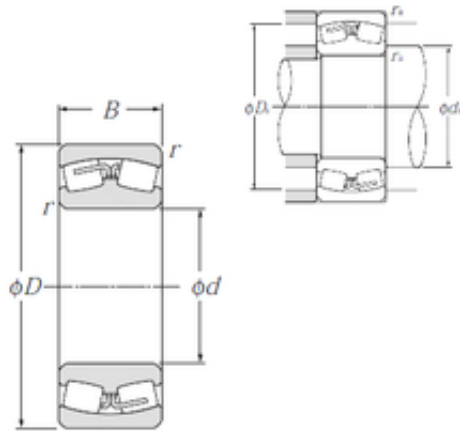

KRS Guide Wheel Bearing Co., Ltd

220 mm x 400 mm x 108 mm NTN 22244B
spherical roller bearings

Bearing No. 22244B

22244B Bearing 2D drawings and 3D CAD models

Size	220x400x108 mm
Bore Diameter	220 mm
Outer Diameter	400 mm
Width	108 mm
d	220 mm
D	400 mm
B	108 mm
C	108 mm
r min.	4 mm
da min.	238 mm
Da max.	382 mm
ra max.	3 mm
Weight	60,4 Kg
Basic dynamic load rating (C)	1 580 kN
Basic static load rating (C0)	2 460 kN
(Grease) Lubrication Speed	1 000 r/min
(Oil) Lubrication Speed	1 300 r/min
Calculation factor (e)	0,27
Calculation factor (Y0)	2,4
Calculation factor (Y1)	2,46
Category	Bearings
Inventory	0.0
Manufacturer Name	NTN
Minimum Buy Quantity	N/A
Weight / Kilogram	59.98

KRS Guide Wheel Bearing Co., Ltd

EAN	4547359519860
Product Group	B04311