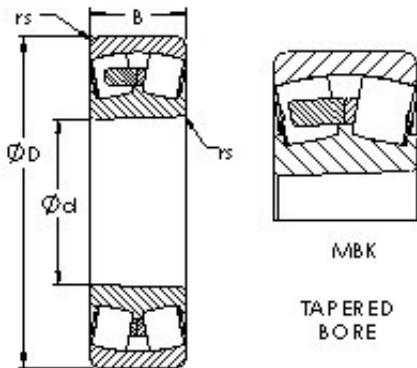

KRS Guide Wheel Bearing Co., Ltd

AST 22244MBK spherical roller bearings

Bearing No. 22244MBK

Size	220x400x108 mm
Bore Diameter	220 mm
Outer Diameter	400 mm
Width	108 mm
Bearing Type	tapered bore
Bore Dia (d)	220.0000
Outer Dia (D)	400.0000
Width (B)	108.0000
Radius (min) (rs)	4.000
Dynamic Load Rating (Cr)	1,485,000
Static Load Rating (Cor)	2,483,000
Max Speed (Grease) (X000 RPM)	1
Max Speed (Oil) (X000 RPM)	1
Weight (g)	61,620.00
Material	52100 Chrome steel, or equivalent

22244MBK Bearing 2D drawings and 3D CAD models