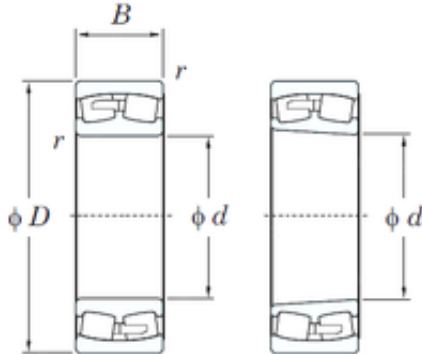

# KRS Guide Wheel Bearing Co., Ltd

220 mm x 400 mm x 108 mm KOYO 22244RK spherical roller bearings

Bearing No. 22244RK

22244RK Bearing 2D drawings and 3D CAD models

Size	220x400x108 mm
Bore Diameter	220 mm
Outer Diameter	400 mm
Width	108 mm
d	220 mm
D	400 mm
B	108 mm
C	108 mm
r min.	4 mm
da min.	238 mm
Da max.	382 mm
ra max.	3 mm
Weight	61,7 Kg
Basic dynamic load rating (C)	1560 kN
Basic static load rating (C0)	2400 kN
(Grease) Lubrication Speed	820 r/min
(Oil) Lubrication Speed	1100 r/min
Calculation factor (e)	0,28
Calculation factor (Y0)	2,34
Calculation factor (Y1)	2,4