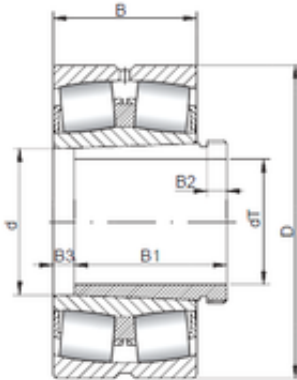

KRS Guide Wheel Bearing Co., Ltd

220 mm x 400 mm x 108 mm Loyal 22244 KCW33+AH2244 spherical roller bearings

Bearing No. 22244 KCW33+AH2244

22244 KCW33+AH2244 Bearing 2D drawings and 3D CAD models

Size	220x400x108 mm
Bore Diameter	220 mm
Outer Diameter	400 mm
Width	108 mm
d	220 mm
d1	200 mm
D	400 mm
B	108 mm
C	108 mm
B1	6 mm
B2	20 mm
Weight	59,6 Kg
Basic dynamic load rating (C)	1520 kN
Basic static load rating (C0)	2360 kN
(Grease) Lubrication Speed	950 r/min