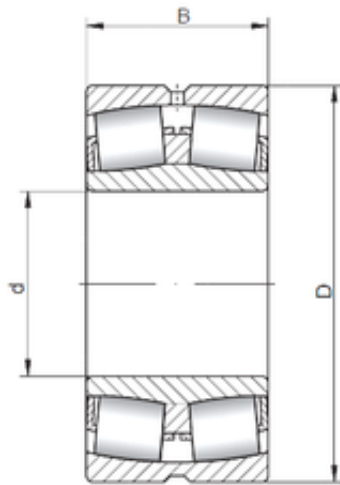

KRS Guide Wheel Bearing Co., Ltd

220 mm x 400 mm x 108 mm Loyal 22244 CW33 spherical roller bearings

Bearing No. 22244 CW33

Size	220x400x108 mm
Bore Diameter	220 mm
Outer Diameter	400 mm
Width	108 mm
d	220 mm
D	400 mm
B	108 mm
C	108 mm
Weight	60,5 Kg
Basic dynamic load rating (C)	1520 kN
Basic static load rating (C0)	2360 kN
(Grease) Lubrication Speed	950 r/min

22244 CW33 Bearing 2D drawings and 3D CAD models