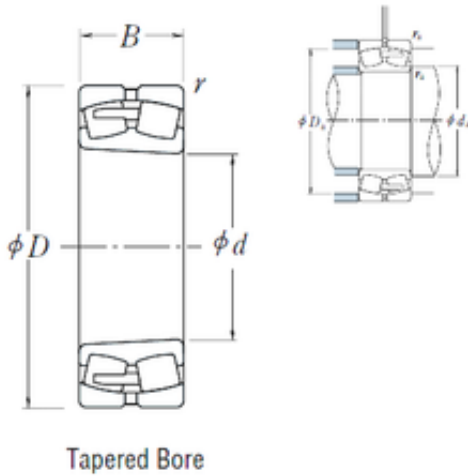

## 220 mm x 400 mm x 108 mm NSK 22244CAKE4 spherical roller bearings

Bearing No. 22244CAKE4

22244CAKE4 Bearing 2D drawings and 3D CAD models

Size	220x400x108 mm
Bore Diameter	220 mm
Outer Diameter	400 mm
Width	108 mm
d	220 mm
D	400 mm
B	108 mm
C	108 mm
r min.	4 mm
da min.	238 mm
Da min	348 mm
Da max.	382 mm
ra max.	3 mm
Weight	59 Kg
Basic dynamic load rating (C)	1570 kN
Basic static load rating (C0)	2430 kN
(Grease) Lubrication Speed	850 r/min
(Oil) Lubrication Speed	1000 r/min
Calculation factor (e)	0,27
Calculation factor (Y0)	2,4
Calculation factor (Y2)	3,7