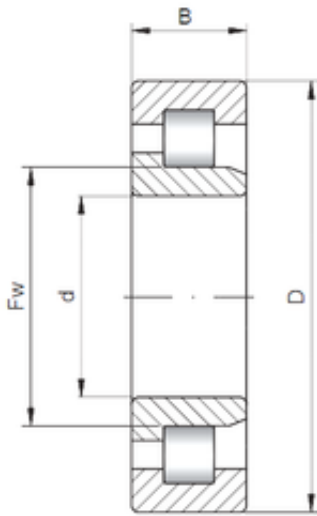

# KRS Guide Wheel Bearing Co., Ltd

220 mm x 400 mm x 108 mm Loyal NJ2244 E cylindrical roller bearings

Bearing No. NJ2244 E

|                               |                |
|-------------------------------|----------------|
| Size                          | 220x400x108 mm |
| Bore Diameter                 | 220 mm         |
| Outer Diameter                | 400 mm         |
| Width                         | 108 mm         |
| d                             | 220 mm         |
| Fw                            | 259 mm         |
| D                             | 400 mm         |
| B                             | 108 mm         |
| C                             | 108 mm         |
| Weight                        | 62,5 Kg        |
| Basic dynamic load rating (C) | 1130 kN        |
| Basic static load rating (C0) | 1810 kN        |
| (Grease) Lubrication Speed    | 1200 r/min     |

NJ2244 E Bearing 2D drawings and 3D CAD models